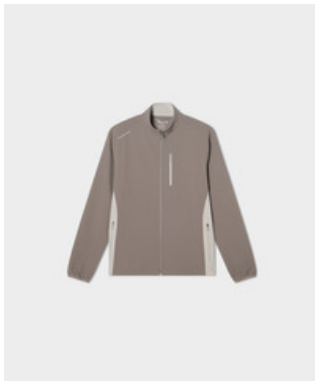

Storm Light Brown Wind Jacket

Art. no.: MJA2533705 | RRP: 180.00

S M L XL XXL

☐	☐	☐	☐	☐