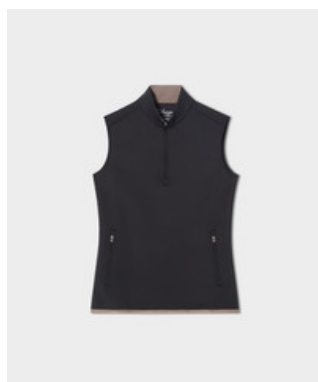

Black Therm Vest - Club Edit

Art. no.: AWVE2023834 | RRP: 105.00

XS S M L XL

☐	☐	☐	☐	☐