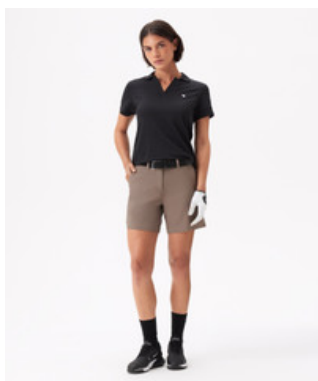

Slite Blue Flex Shorts

Art. no.: WSH2506103 RRP: 75.00

	XS	S	M	M/L	L/XL
(34)					
(36)					
(38)					
(40)					
(42)					

Brown Flex Shorts

Art. no.: WSH2506105 RRP: 75.00

	XS	S	M	M/L	L/XL
(34)					
(36)					
(38)					
(40)					
(42)					