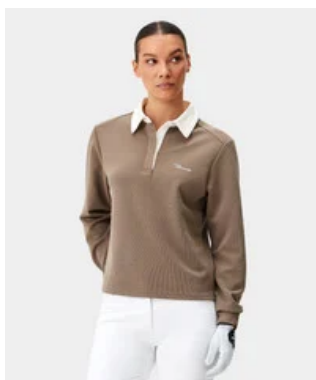

Richie Brown Longsleeve Shirt

Art. no.: WSW20240414 | RRP: 90.00

XS S M L XL

☐	☐	☐	☐	☐